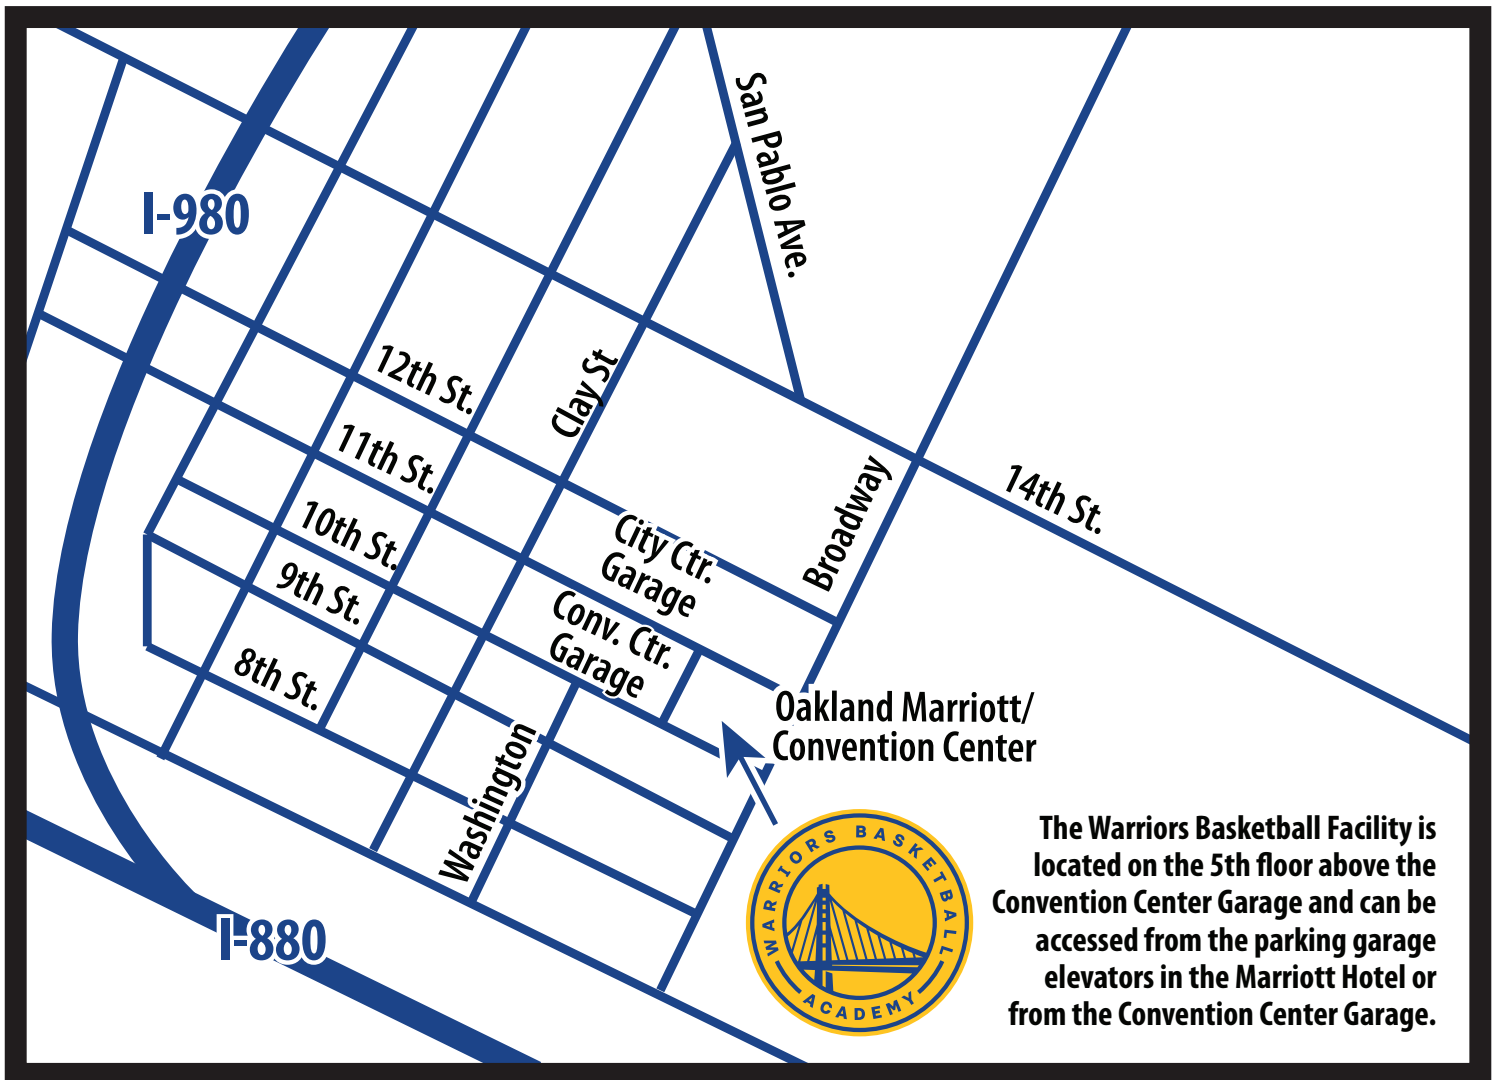

# Directions to The Warriors Basketball Facility in Downtown Oakland

The Warriors Basketball Facility is located on the 5th floor above the Convention Center Garage and can be accessed from the parking garage elevators in the Marriott Hotel or from the Convention Center Garage.

## Northbound 880:

Northbound Interstate 880 turns into Interstate 980.  
Take the 11th Street/14th Street exit.  
Turn right onto 11th Street.  
Proceed on 11th Street.  
Oakland Convention Center Garage is on the right.

## Northbound 580:

Take Interstate 980 toward downtown Oakland.  
Take the 12th Street/11th Street exit.  
Turn left onto 11th Street.  
Proceed on 11th Street.  
Oakland Convention Center Garage is on the right.

## Westbound 24:

Westbound 24 turns into Interstate 980.  
Take Interstate 980 to downtown Oakland.  
Take the 12th Street/11th Street exit.  
Turn left on 11th Street.  
Oakland Convention Center Garage is on the right.